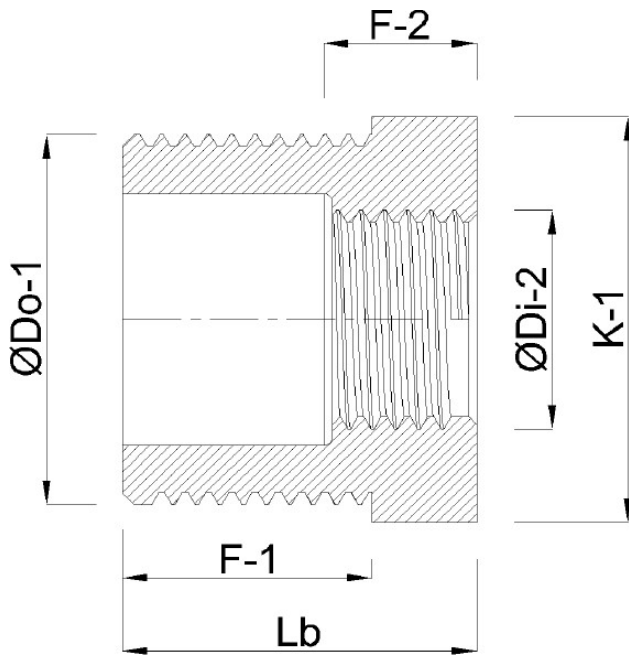

**Profec Nr. 241 Reducer bush
stainless steel 316 1/2" x 3/8"
male thread x female thread
16bar (0080085)**

TECHNICAL SPECIFICATIONS

Material	stainless steel 316
Connection	male thread x female thread
Fitting nr.	Nr. 241
Pressure	16 bar
Max. temp.	100 °C
Size	1/2" x 3/8"

DIMENSIONS

F-1	15.1 mm
F-2	4.8 mm
K-1	22.5 mm
Lb	19.9 mm
ØDi-2	3/8 "
ØDo-1	1/2 "

Last modified date: 22/06/2026

Bosta UK Ltd.
Reflection House
Olding Road
Bury St. Edmunds
Suffolk
IP33 3TA
T +44 (0) 1284 716580
E enquiries@bosta.co.uk
<http://www.bosta.com>