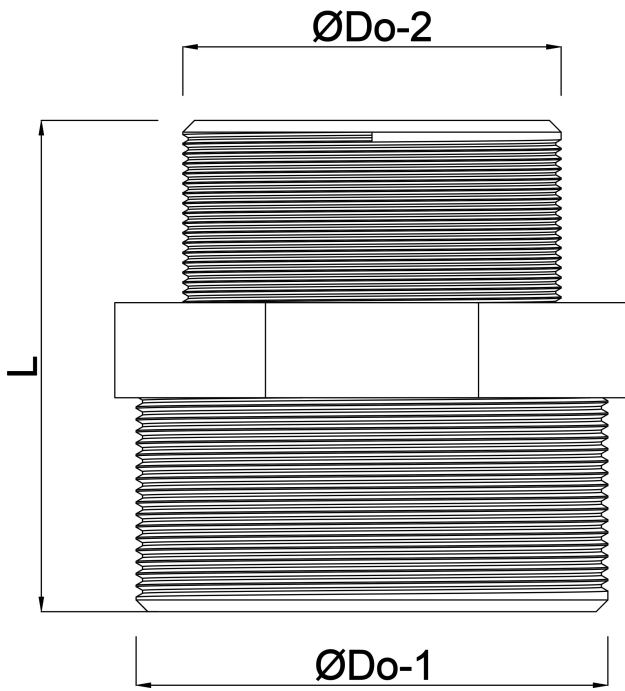

**Profec Nr. 245 Reducer nipple  
brass 1/4" x 1/8" male thread  
30bar (0710349)**

# TECHNICAL SPECIFICATIONS

Material	brass
Connection	male thread
Fitting nr.	Nr. 245
Size	1/4" x 1/8"
Pressure	30 bar
Max. temp.	120 °C

# DIMENSIONS

F-1	8 mm
F-2	5 mm
K-1	14 mm
L	19.5 mm
ØDo-1	1/4 "
ØDo-2	1/8 "

**Last modified date: 24/05/2026**

Bosta UK Ltd.  
Reflection House  
Olding Road  
Bury St. Edmunds  
Suffolk  
IP33 3TA  
T +44 (0) 1284 716580  
E [enquiries@bosta.co.uk](mailto:enquiries@bosta.co.uk)  
<http://www.bosta.com>