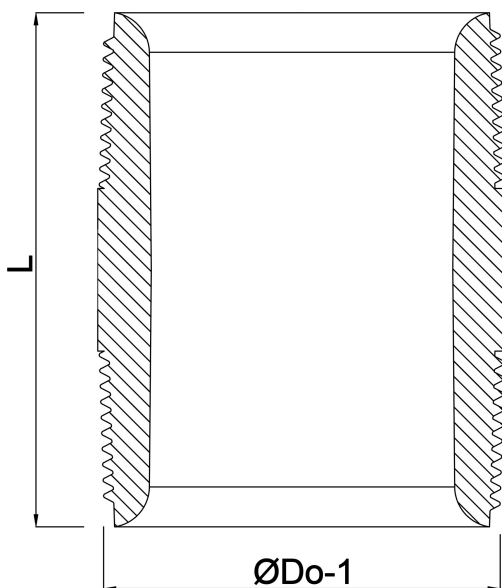

Profec Threaded end brass 2" male thread 40bar 1000 mm (0710620)

TECHNICAL SPECIFICATIONS

Material	brass
Connection	male thread
Pressure	40 bar
Size	2"
Length	1000 mm

DIMENSIONS

F-1	1000 mm
L	1000 mm
ØDo-1	2"