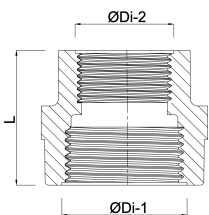

**Profec Nr. 240 Reducer socket
brass 3/4" x 3/8" female thread
30bar (0708860)**

TECHNICAL SPECIFICATIONS

| | |
|------------------|---------------|
| Material | brass |
| Connection | female thread |
| Fitting nr. | Nr. 240 |
| Size | 3/4" x 3/8" |
| Max. temperature | 120 °C |
| Pressure | 30 bar |
| Max. temp. | 120 °C |

DIMENSIONS

| | |
|-------|-------|
| F-1 | 17 mm |
| F-2 | 13 mm |
| L | 34 mm |
| ØDi-1 | 3/4 " |
| ØDi-2 | 3/8 " |

Last modified date: 13/03/2026

Bosta UK Ltd.
Reflection House
Olding Road
Bury St. Edmunds
Suffolk
IP33 3TA
T +44 (0) 1284 716580
E enquiries@bosta.co.uk
<http://www.bosta.com>