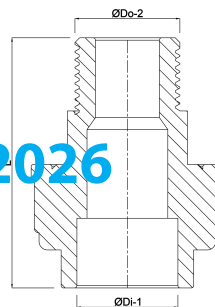

VDL Union adaptor PVC-U 1/2" x 20 mm male thread x glue socket 16bar grey (7018234)

VL Van de Lande

TECHNICAL SPECIFICATIONS

Colour	grey
Material	PVC-U
Material seal	EPDM
Connection	male thread x glue socket
Size	1/2" x 20 mm
Pressure	16 bar

DIMENSIONS

F-2	17 mm
Hi-1	16 mm
L	65 mm
ØDi-1	20 mm
ØDo-2	1/2 "

Last modified date: 14/03/2026

Bosta UK Ltd.
Reflection House
Olding Road
Bury St. Edmunds
Suffolk
IP33 3TA
T +44 (0) 1284 716580
E enquiries@bosta.co.uk
<http://www.bosta.com>