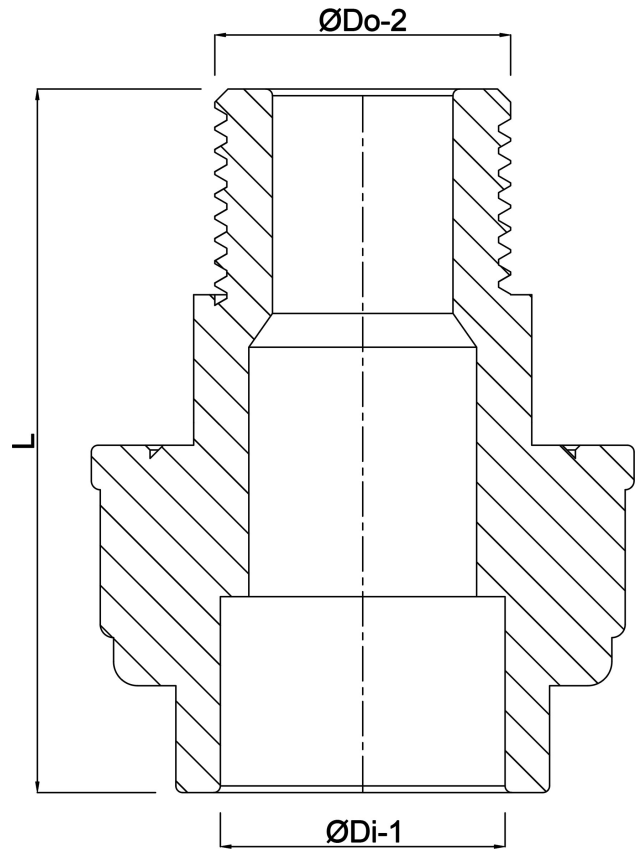

# VDL Union adaptor PVC-U 1/2" x 20 mm male thread x glue socket 16bar grey (7018234)

**VL** Van de Lande

# TECHNICAL SPECIFICATIONS

Colour	grey
Material	PVC-U
Material seal	EPDM
Connection	male thread x glue socket
Size	1/2" x 20 mm
Pressure	16 bar

# DIMENSIONS

F-2	17 mm
Hi-1	16 mm
L	65 mm
ØDi-1	20 mm
ØDo-2	1/2 "

**Last modified date: 25/05/2026**

Bosta UK Ltd.  
Reflection House  
Olding Road  
Bury St. Edmunds  
Suffolk  
IP33 3TA  
T +44 (0) 1284 716580  
E [enquiries@bosta.co.uk](mailto:enquiries@bosta.co.uk)  
<http://www.bosta.com>