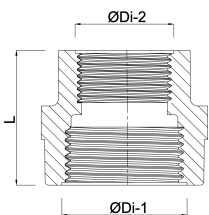

**Profec Nr. 240 Reducer socket  
brass 1/2" x 3/8" female thread  
30bar (0710317)**

# TECHNICAL SPECIFICATIONS

Material	brass
Connection	female thread
Fitting nr.	Nr. 240
Size	1/2" x 3/8"
Max. temperature	120 °C
Pressure	30 bar
Max. temp.	120 °C

## DIMENSIONS

F-1	11 mm
F-2	12 mm
L	23 mm
ØDi-1	1/2 "
ØDi-2	3/8 "

**Last modified date: 13/03/2026**

Bosta UK Ltd.  
Reflection House  
Olding Road  
Bury St. Edmunds  
Suffolk  
IP33 3TA  
T +44 (0) 1284 716580  
E [enquiries@bosta.co.uk](mailto:enquiries@bosta.co.uk)  
<http://www.bosta.com>