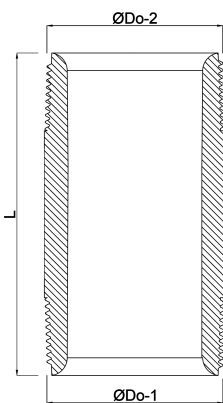

**Profec Nr. 23 Pipe nipple steel
black 1/4" male thread 16bar
60 mm (1160060)**

TECHNICAL SPECIFICATIONS

Material steel black

Connection male thread

DIN Standard DIN 2982

Fitting nr. Nr. 23

Pressure 16 bar

Size 1/4"

Length 60 mm

DIMENSIONS

L 60 mm

ØDo-1 1/4 "

ØDo-2 1/4 "

Last modified date: 14/03/2026

Bosta UK Ltd.
Reflection House
Olding Road
Bury St. Edmunds
Suffolk
IP33 3TA
T +44 (0) 1284 716580
E enquiries@bosta.co.uk
<http://www.bosta.com>