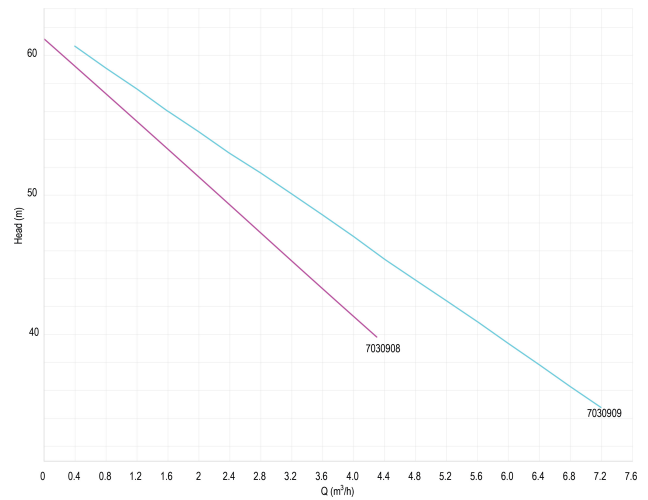

**DAB Jet pump cast iron 1 1/2" x
1 1/4" female thread 6bar 6,9 -
4A 400VAC green self priming
type JET 251 T (7038002)**

TECHNICAL SPECIFICATIONS

Colour green

Material cast iron

Pump body cast iron

Material impeller 1 noryl

Size 1 1/2" x 1 1/4"

Voltage 400VAC

Power 1.85 kW

Ampere 6,9 - 4 A

DIMENSIONS

Cb-1 113.5 mm

Cb-1 158 mm

Cl-1 221 mm

Cr-1 107 mm

Ct-1 113.5 mm

G-1 145 mm

H 255 mm

L 558 mm

L 558 mm

LM 521 mm

Mr 350 mm

O 11 mm

W 210 mm

W-1 210 mm

ØDi-1 1 1/2 "

ØDi-2 1 1/4 "

PRODUCT INFORMATION

Suction up to 8 metres deep.

Last modified date: 26/05/2026