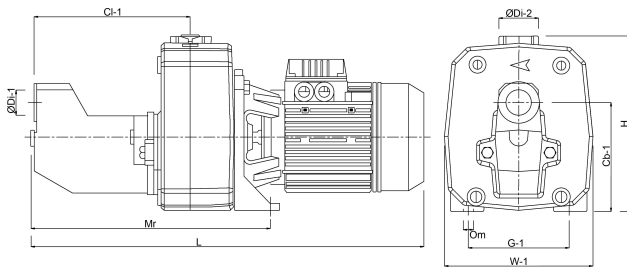

**DAB Jet pump cast iron 1 1/2" x
1 1/4" female thread 6bar 6,9 -
4A 400VAC green self priming
type JET 251 T (7038002)**

TECHNICAL SPECIFICATIONS

Colour green

Material cast iron

Pump body cast iron

Material impeller 1 noryl

Size 1 1/2" x 1 1/4"

Voltage 400VAC

Power 1.85 kW

Ampere 6,9 - 4 A

DIMENSIONS

Cb-1 113.5 mm

Cb-1 158 mm

Cl-1 221 mm

Cr-1 107 mm

Ct-1 113.5 mm

G-1 145 mm

H 255 mm

L 558 mm

L 558 mm

LM 521 mm

Mr 350 mm

O 11 mm

W 210 mm

W-1 210 mm

ØDi-1 1 1/2 "

ØDi-2 1 1/4 "

PRODUCT INFORMATION

Suction up to 8 metres deep.

Last modified date: 26/05/2026