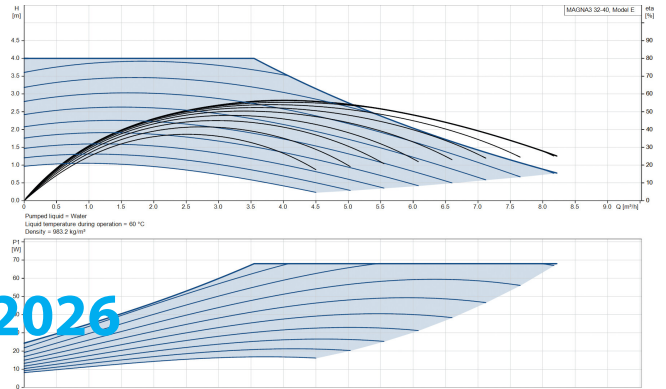

Size

2"

Ampere

0.61 A

Last modified date: 10/05/2026

Bosta UK Ltd.
Reflection House
Olding Road
Bury St. Edmunds
Suffolk
IP33 3TA
T +44 (0) 1284 716580
E enquiries@bosta.co.uk
<http://www.bosta.com>