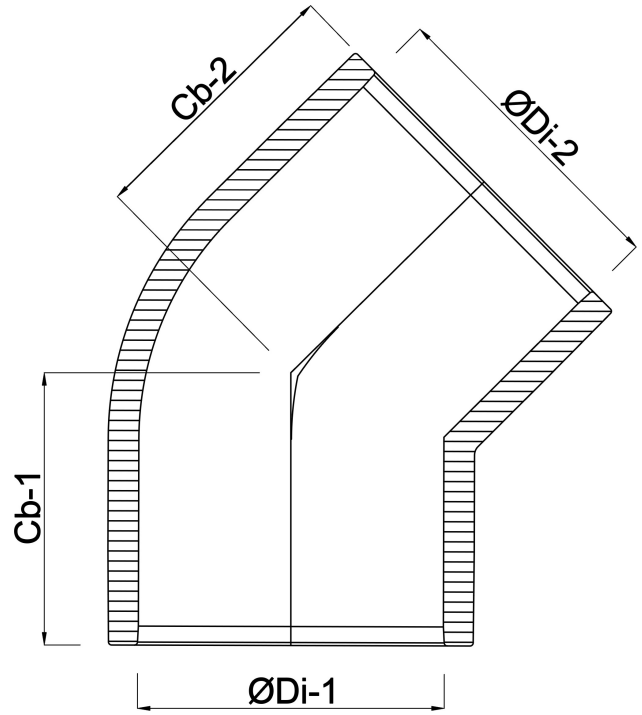

**VDL Elbow 45° PVC-U 40 mm
glue socket 16bar grey KIWA
(7002608)**

V-L Van de Lande

TECHNICAL SPECIFICATIONS

Colour grey

Material PVC-U

Approval KIWA

Connection glue socket

Pressure 16 bar

Size 40 mm

DIMENSIONS

Cb-1 36 mm

Cb-2 36 mm

ØDi-1 40 mm

ØDi-2 40 mm

β 45 °

Last modified date: 24/05/2026