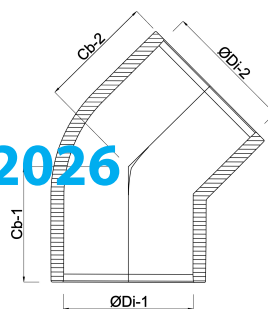

VDL Elbow 45° PVC-U 40 mm glue socket 16bar grey KIWA (7002608)

V-L Van de Lande

TECHNICAL SPECIFICATIONS

Colour	grey
Material	PVC-U
Approval	KIWA
Connection	glue socket
Pressure	16 bar
Size	40 mm

DIMENSIONS

Cb-1	36 mm
Cb-2	36 mm
ØDi-1	40 mm
ØDi-2	40 mm
β	45 °

Last modified date: 14/03/2026

Bosta UK Ltd.
Reflection House
Olding Road
Bury St. Edmunds
Suffolk
IP33 3TA
T +44 (0) 1284 716580
E enquiries@bosta.co.uk
<http://www.bosta.com>