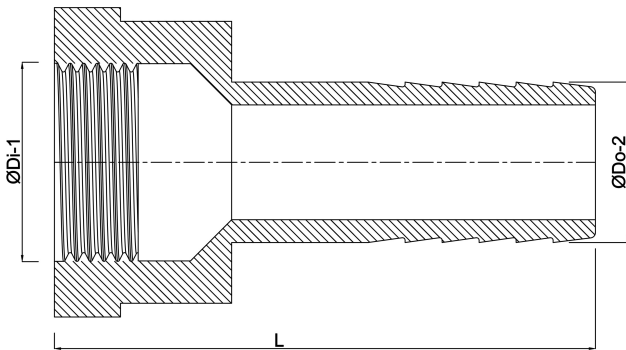

**Profec Hose tail adaptor
hexagonal brass 2" x 50 mm
female thread x hose tail 30bar
(0411950)**

TECHNICAL SPECIFICATIONS

| | |
|------------------|---------------------------|
| Material | brass |
| Connection | female thread x hose tail |
| Pressure | 30 bar |
| Max. temp. | 120 °C |
| Size | 2" x 50 mm |
| Max. temperature | 120 °C |
| Spanner | 65 |

DIMENSIONS

| | |
|-------|---------|
| Dq-2 | 44 mm |
| F-1 | 15 mm |
| L | 63.5 mm |
| Lb | 65 mm |
| Lq-2 | 30 mm |
| Nq-2 | 4 |
| P-1 | 30 mm |
| ØDi-1 | 2 " |

ØDi-2 44 mm

ØDo-2 50 mm

Last modified date: 23/05/2026