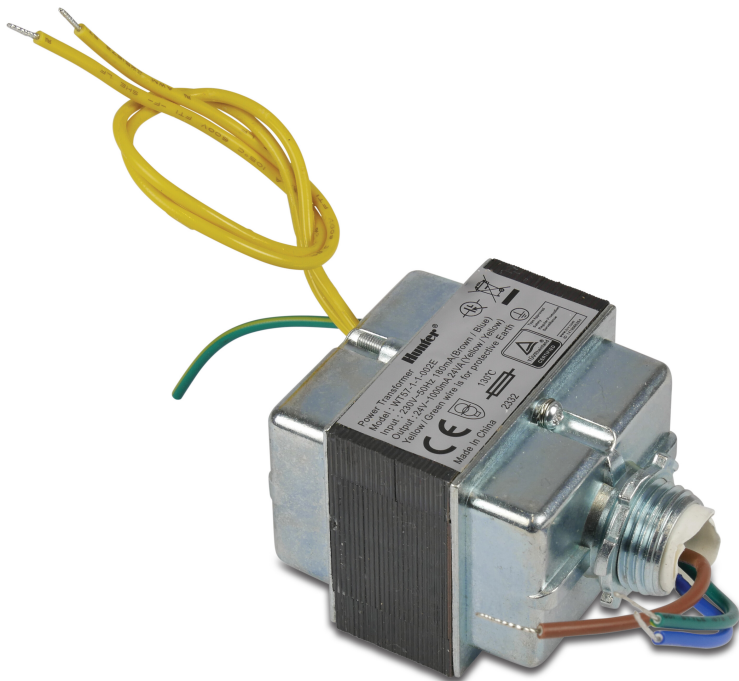

Hunter Transformer 24VAC type X-CORE 545700 indoor (7026353)

Hunter®

TECHNICAL SPECIFICATIONS

| | |
|------|--------|
| Type | X-CORE |
|------|--------|

| | |
|---------|-------|
| Voltage | 24VAC |
|---------|-------|