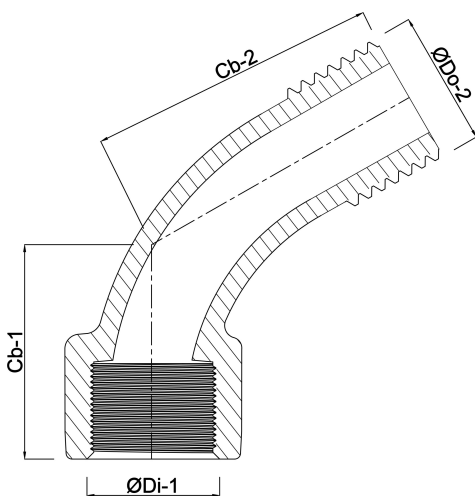

**Profec Nr. 121 Elbow 45°
stainless steel 316 1/2" female
thread x male thread 10bar
(0080024)**

TECHNICAL SPECIFICATIONS

Material	stainless steel 316
Connection	female thread x male thread
Fitting nr.	Nr. 121
Pressure	10 bar
Size	1/2"

DIMENSIONS

Cb-1	20 mm
Cb-2	32 mm
ØDi-1	1/2 "
ØDo-2	1/2 "

Last modified date: 13/03/2026

Bosta UK Ltd.
Reflection House
Olding Road
Bury St. Edmunds
Suffolk
IP33 3TA
T +44 (0) 1284 716580
E enquiries@bosta.co.uk
<http://www.bosta.com>