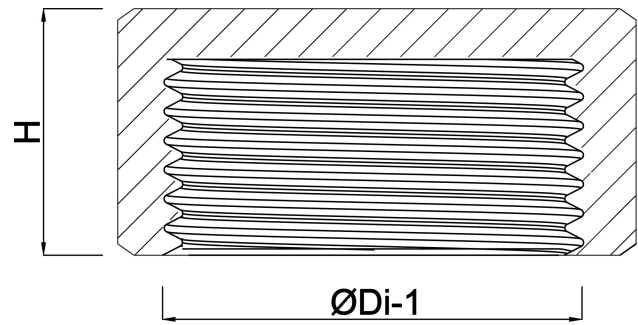

Cap PP 1 1/4" female thread 10bar grey (0330163)

TECHNICAL SPECIFICATIONS

Colour	grey
Material	PP
Connection	female thread
Pressure	10 bar
Max. temp.	80 °C
Size	1 1/4"

DIMENSIONS

F-1	20 mm
H	26 mm
K-1	50 mm
ØDi-1	1 1/4 "
ØDo-1	57 mm