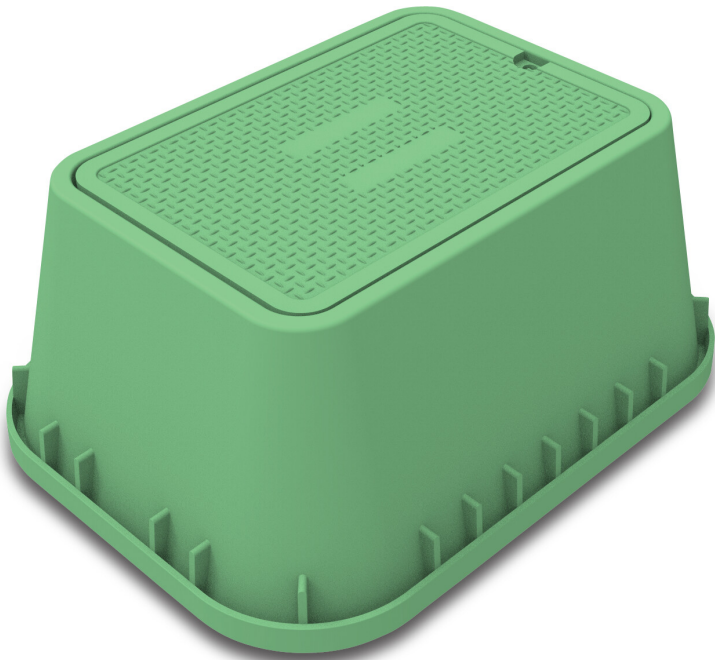

# Valve box rectangular HDPE green type VB-1324 (7033358)

# TECHNICAL SPECIFICATIONS

Colour	green
Material	HDPE
Type	VB-1324
Length	600 mm
Width	355 mm
Weight	8.4 kg
Height	390 mm
Cover	64,5 cm x 40 cm

## PRODUCT INFORMATION

The rectangular valve box is a fast and easy to install valve box option. Commercial grade valve box for housing multiple solenoid valves. Suitable for footways, pedestrian areas and comparable areas, car parks or parking decks.