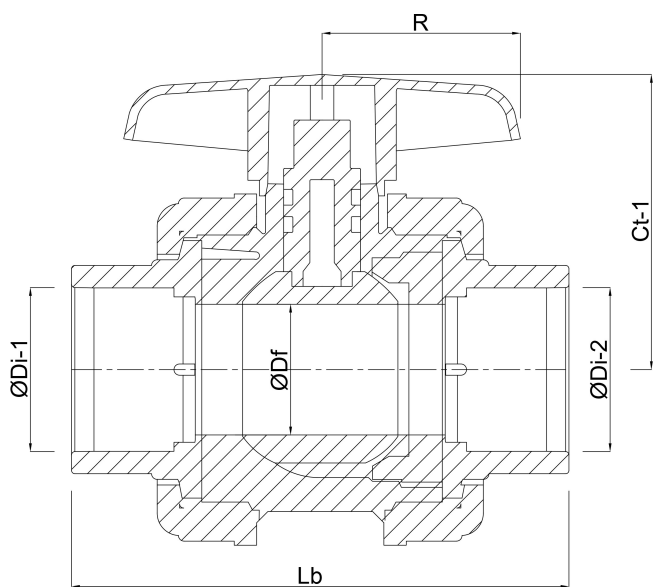

Profec Ball valve PVC-U 1 1/4" imperial glue socket 16bar grey type Safe 541 (7036314)

TECHNICAL SPECIFICATIONS

Colour grey

Type Safe 541

Material PVC-U

Operation lever

Colour lever red

Handle material PVC-U

Housing construction 3-part

Ball material PVC-U

Material housing PVC-U

Material seal PE/EPDM

Connection imperial glue socket

Temperature range 10°C - 60°C

Size 1 1/4"

Pressure 16 bar

DIMENSIONS

Ct-1 84 mm

Lb 142 mm

R 90 mm

ØDf 42 mm

ØDi-1 1 1/4 "

ØDi-2 1 1/4 "

Last modified date: 11/03/2026