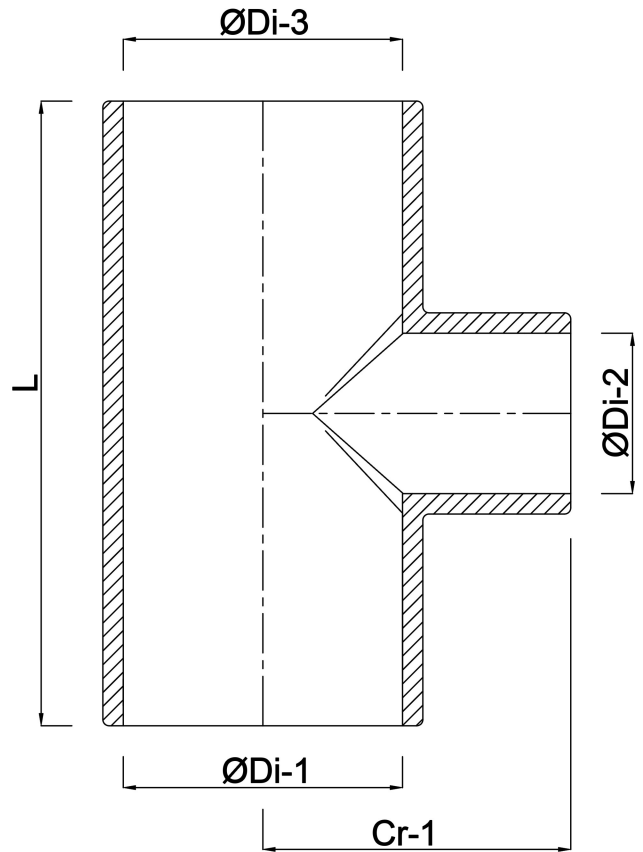

**Profec Reducer T-piece 90°
PVC-U 63 mm x 32 mm x 63 mm
glue socket 16bar grey
(0110300)**

TECHNICAL SPECIFICATIONS

Colour	grey
Material	PVC-U
Connection	glue socket
Size	63 mm x 32 mm x 63 mm
Pressure	16 bar

DIMENSIONS

Cr-1	55 mm
L	142 mm
P-1	38 mm
P-2	22 mm
P-3	38 mm
ØDi-1	63 mm
ØDi-2	32 mm
ØDi-3	63 mm
β	90 °

Last modified date: 23/05/2026

Bosta UK Ltd.
Reflection House
Olding Road
Bury St. Edmunds
Suffolk
IP33 3TA
T +44 (0) 1284 716580
E enquiries@bosta.co.uk
<http://www.bosta.com>