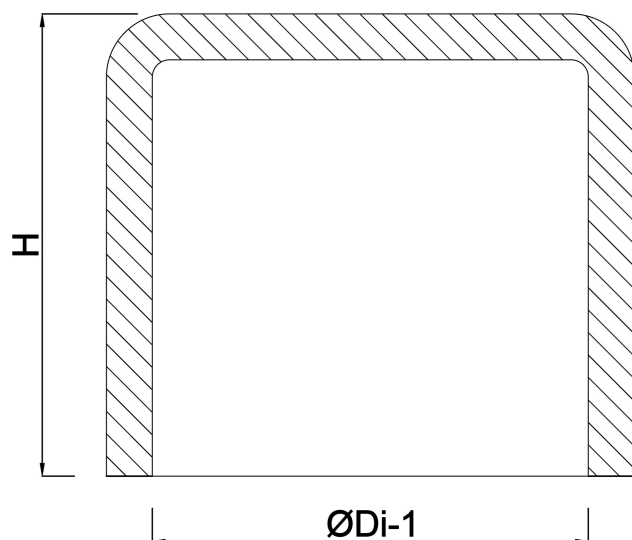

# TECHNICAL SPECIFICATIONS

Colour grey

Material PVC-U

Connection glue socket

Size 25 mm

Pressure 16 bar

## DIMENSIONS

H 26 mm

ØDi-1 25 mm

**Last modified date: 27/05/2026**

Bosta UK Ltd.  
Reflection House  
Olding Road  
Bury St. Edmunds  
Suffolk  
IP33 3TA  
T +44 (0) 1284 716580  
E [enquiries@bosta.co.uk](mailto:enquiries@bosta.co.uk)  
<http://www.bosta.com>