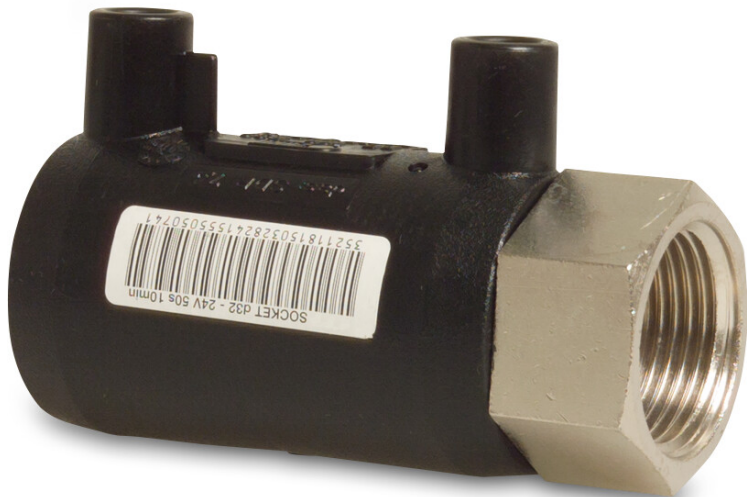

**Profec Adaptor socket
PE100/brass nickel plated 20
mm x 1/2" electrofusion socket
x female thread SDR7,6 24VAC
16bar 25bar black DVGW
(0302286)**

TECHNICAL SPECIFICATIONS

Colour	black
Material	PE100/brass
Approval	DVGW
Connection	electrofusion socket x female thread
Class	SDR7,6
Pressure, gas	16 bar
Pressure, water	25 bar
Size	20 mm x 1/2"
Voltage	24VAC

PRODUCT INFORMATION

Transition fitting suitable for the connection of PE pipes and fittings with threaded fittings or valves. Complete with 4 mm electrical connector, welding indicator and barcode reader.