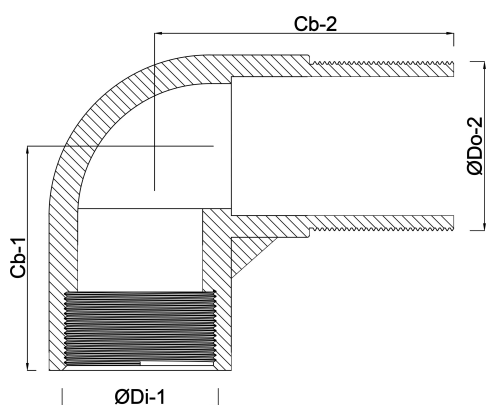

**Nr. 92 Elbow 90° bronze 3/4"
female thread x male thread
25bar (0720218)**

TECHNICAL SPECIFICATIONS

Material	bronze
Connection	female thread x male thread
Fitting nr.	Nr. 92
Size	3/4"
Pressure	25 bar

DIMENSIONS

Cb-1	30 mm
Cb-2	38 mm
ØDi-1	3/4 "
ØDo-1	3/4 "
β	90 °

Last modified date: 13/03/2026

Bosta UK Ltd.
Reflection House
Olding Road
Bury St. Edmunds
Suffolk
IP33 3TA
T +44 (0) 1284 716580
E enquiries@bosta.co.uk
<http://www.bosta.com>