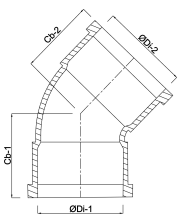

**Profec Long bend 45° PVC-U 75  
mm glue socket 16bar grey  
type made from tubing  
(0110230)**

# TECHNICAL SPECIFICATIONS

Colour	grey
Type	made from tubing
Material	PVC-U
Connection	glue socket
Pressure	16 bar
Size	75 mm

## DIMENSIONS

Cb-1	120 mm
Cb-2	120 mm
Mold	hand formed
ØDi-1	75 mm
ØDi-2	75 mm
β	45 °

**Last modified date: 13/03/2026**

Bosta UK Ltd.  
Reflection House  
Olding Road  
Bury St. Edmunds  
Suffolk  
IP33 3TA  
T +44 (0) 1284 716580  
E [enquiries@bosta.co.uk](mailto:enquiries@bosta.co.uk)  
<http://www.bosta.com>