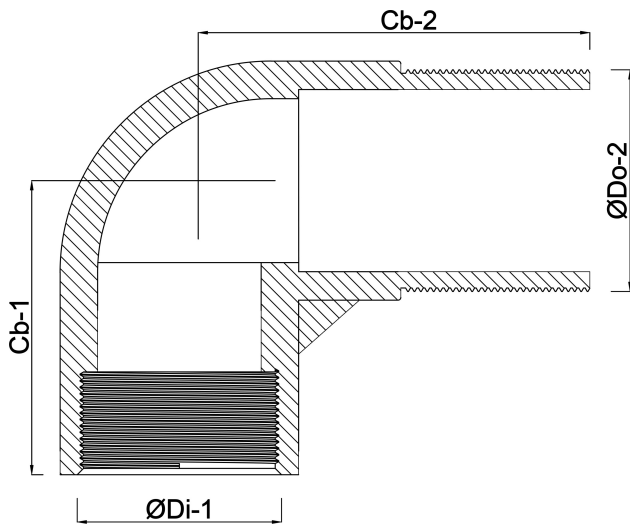

**Profec Nr. 92 Elbow 90°
stainless steel 316 2 1/2"
female thread x male thread
16bar (0080333)**

TECHNICAL SPECIFICATIONS

Material	stainless steel 316
Connection	female thread x male thread
Fitting nr.	Nr. 92
Pressure	16 bar
Max. temp.	100 °C
Size	2 1/2"

DIMENSIONS

Cb-1	64 mm
Cb-2	81 mm
ØDi-1	2 1/2 "
ØDo-2	2 1/2 "
β	90 °

Last modified date: 22/05/2026

Bosta UK Ltd.
Reflection House
Olding Road
Bury St. Edmunds
Suffolk
IP33 3TA
T +44 (0) 1284 716580
E enquiries@bosta.co.uk
<http://www.bosta.com>