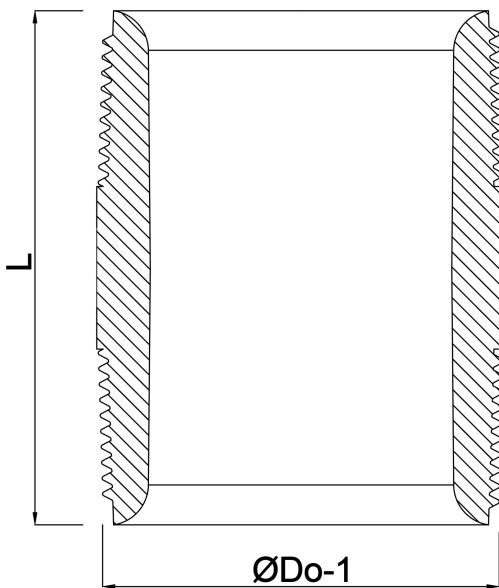

Profec Threaded end brass 1" male thread 40bar 1000 mm (0710617)

TECHNICAL SPECIFICATIONS

Material	brass
Connection	male thread
Pressure	40 bar
Size	1"
Length	1000 mm

DIMENSIONS

F-1	1000 mm
L	1000 mm
ØDo-1	1"