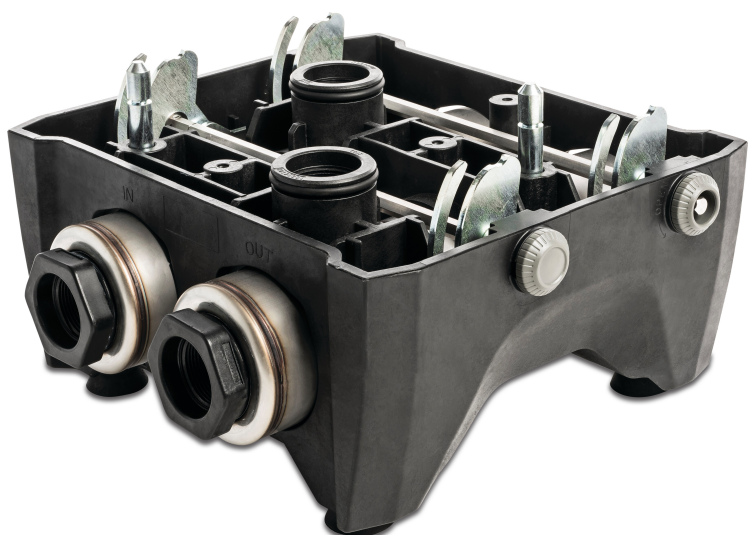

# DAB Docking station 1 1/4" x 1" female thread x male thread WRAS type ESYDOCK Max (7031296)

# TECHNICAL SPECIFICATIONS

Type	ESYDOCK Max
Approval	WRAS
Connection	female thread x male thread
Size	1 1/4" x 1"

## PRODUCT INFORMATION

Used to mount 1 Esybox, includes anti-vibration feet.

**Last modified date: 26/05/2026**

Bosta UK Ltd.  
Reflection House  
Olding Road  
Bury St. Edmunds  
Suffolk  
IP33 3TA  
T +44 (0) 1284 716580  
E [enquiries@bosta.co.uk](mailto:enquiries@bosta.co.uk)  
<http://www.bosta.com>