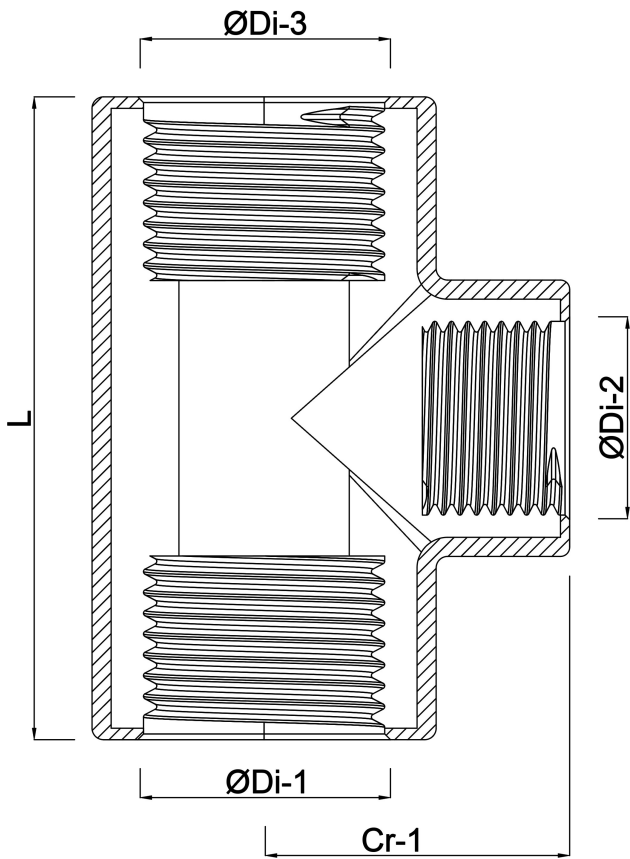

**Profec Nr. 130 T-piece 90°
stainless steel 316 1 1/4"
female thread 16bar (0080041)**

TECHNICAL SPECIFICATIONS

Material stainless steel 316

Connection female thread

Fitting nr. Nr. 130

Pressure 16 bar

Max. temp. 100 °C

Size 1 1/4"

DIMENSIONS

Cr-1 42 mm

L 80 mm

ØDi-1 1 1/4 "

ØDi-2 1 1/4 "

ØDi-3 1 1/4 "

β 90 °