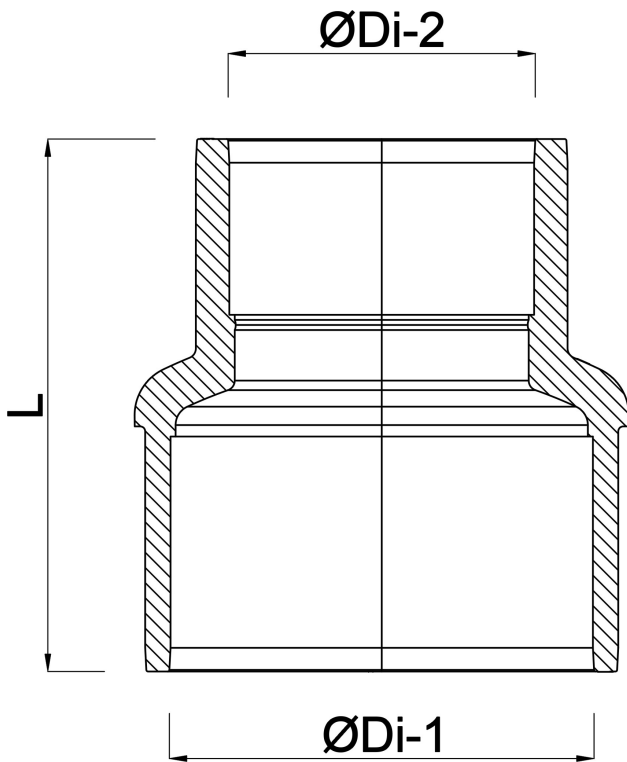

**Reducer socket PVC-U 315 mm
x 250 mm glue socket 10bar
grey type made from tubing
(0110691)**

TECHNICAL SPECIFICATIONS

| | |
|------------|------------------|
| Colour | grey |
| Type | made from tubing |
| Material | PVC-U |
| Connection | glue socket |
| Pressure | 10 bar |
| Size | 315 mm x 250 mm |

DIMENSIONS

| | |
|-------|--------|
| L | 510 mm |
| ØDi-1 | 315 mm |
| ØDi-2 | 250 mm |

Last modified date: 25/05/2026

Bosta UK Ltd.
Reflection House
Olding Road
Bury St. Edmunds
Suffolk
IP33 3TA
T +44 (0) 1284 716580
E enquiries@bosta.co.uk
<http://www.bosta.com>