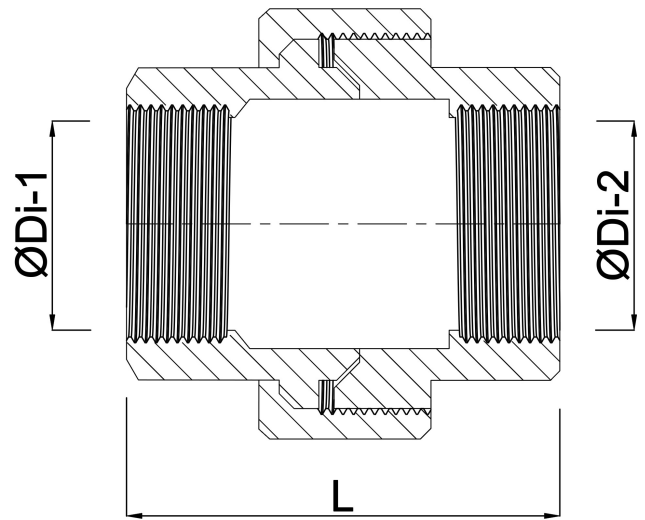

Profec Union coupler PVC-U 1 1/4" female thread 10bar grey (7002142)

TECHNICAL SPECIFICATIONS

Colour	grey
Material	PVC-U
Connection	female thread
Pressure	10 bar
Size	1 1/4"

DIMENSIONS

K-1	50 mm
K-2	50 mm
Kn	75 mm
L	72 mm
ØDi-1	1 1/4 "
ØDi-2	1 1/4 "