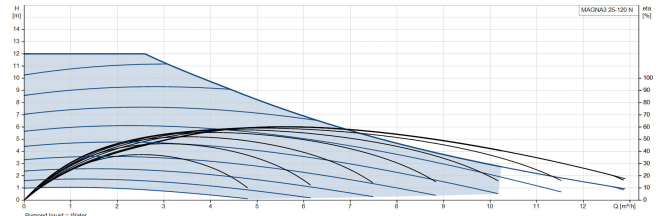

Frequency 50 Hz

Maximum ambient temperature 40 °C

Pressure 10 bar

Minimum ambient temperature 0 °C

Type MAGNA3 25-120N (180)

Max. head 12 m

Size 1.5"

Ampere 1.56 A