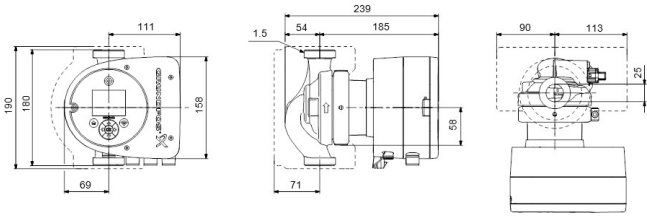

Size 1.5"

Ampere 1.56 A

Last modified date: 10/05/2026

Bosta UK Ltd.
Reflection House
Olding Road
Bury St. Edmunds
Suffolk
IP33 3TA
T +44 (0) 1284 716580
E enquiries@bosta.co.uk
<http://www.bosta.com>