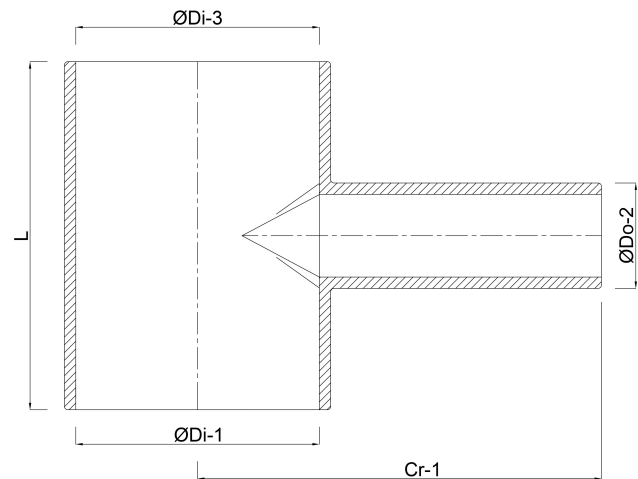

**VDL T-piece 90° PVC-U 50 mm x
32 mm x 50 mm glue socket x
spigot x glue socket 10bar grey
(7018309)**

V-L Van de Lande

TECHNICAL SPECIFICATIONS

Colour	grey
Material	PVC-U
Connection	glue socket x spigot x glue socket
Pressure	10 bar
Size	50 mm x 32 mm x 50 mm

DIMENSIONS

Cr-1	84 mm
L	90 mm
P-1	31 mm
P-2	56 mm
P-3	31 mm
ØDi-1	50 mm
ØDi-3	50 mm
β	90 °

Last modified date: 25/05/2026

Bosta UK Ltd.
Reflection House
Olding Road
Bury St. Edmunds
Suffolk
IP33 3TA
T +44 (0) 1284 716580
E enquiries@bosta.co.uk
<http://www.bosta.com>