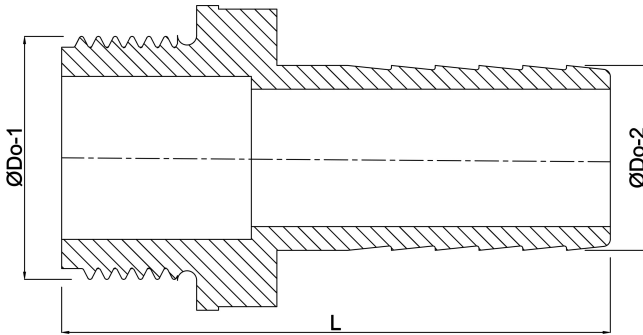

Profec Hose tail brass 1/2" x 12 mm male thread x hose tail (0710510)

TECHNICAL SPECIFICATIONS

Material	brass
Connection	male thread x hose tail
Max. temp.	120 °C
Size	1/2" x 12 mm
Max. temperature	120 °C

DIMENSIONS

L	48 mm
Lb	48 mm
ØDi-1	15 mm
ØDi-2	9 mm
ØDo-2	12 mm
ØDo-1	1/2 "
F-1	14 mm
P-1	22 mm
Nq-2	2
Lq-2	18 mm

Last modified date: 16/10/2025

Bosta UK Ltd.
Reflection House
Olding Road
Bury St. Edmunds
Suffolk
IP33 3TA
T +44 (0) 1284 716580
E enquiries@bosta.co.uk
<http://www.bosta.com>