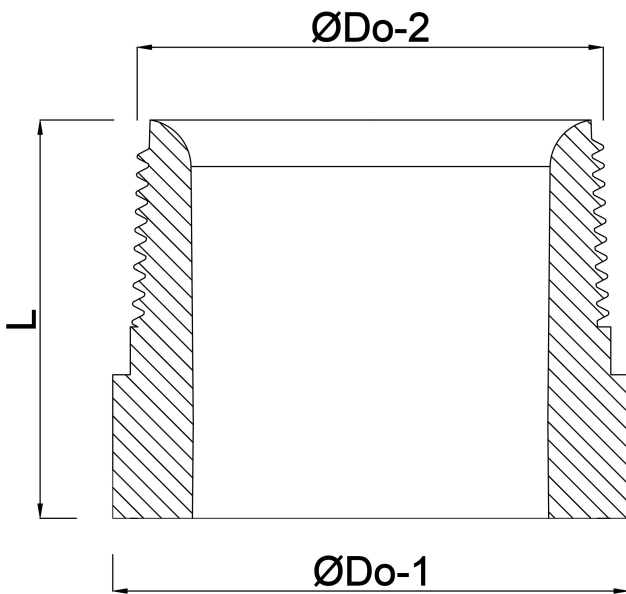

**Weld nipple steel 6" x 168,3
mm male thread x butt welding
15cm (0200574)**

TECHNICAL SPECIFICATIONS

Material	steel
Connection	male thread x butt welding
Size	6" x 168,3 mm
Length	15 cm

DIMENSIONS

L	150 mm
ØDo-1	168.3 mm
ØDo-2	6 "