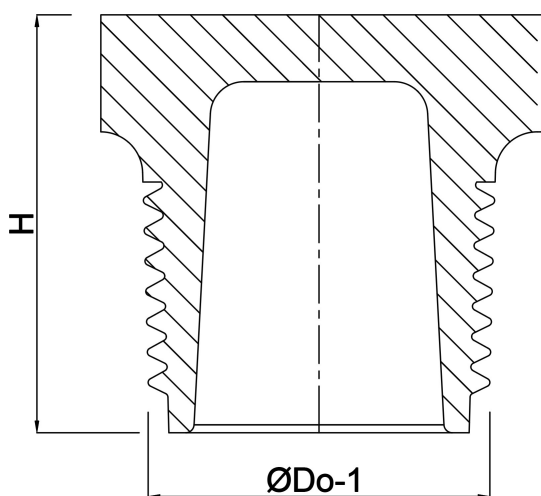

**Profec Nr. 290 Hexagon plug
stainless steel 316 1" male
thread 16bar (0080175)**

TECHNICAL SPECIFICATIONS

Material stainless steel 316

Connection male thread

Fitting nr. Nr. 290

Pressure 16 bar

Max. temp. 100 °C

Size 1"

DIMENSIONS

H 26.7 mm

ØDi-1 26 mm

ØDo-1 1"

Last modified date: 13/03/2026

Bosta UK Ltd.
Reflection House
Olding Road
Bury St. Edmunds
Suffolk
IP33 3TA
T +44 (0) 1284 716580
E enquiries@bosta.co.uk
<http://www.bosta.com>