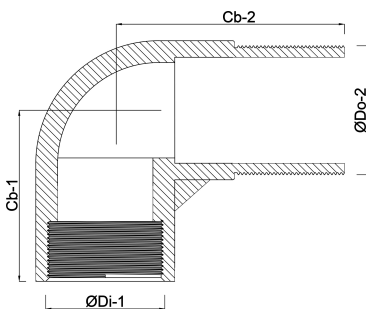

**Profec Nr. 92 Elbow 90°
stainless steel 316 1/2" female
thread x male thread 16bar
(0080018)**

TECHNICAL SPECIFICATIONS

Material	stainless steel 316
Connection	female thread x male thread
Fitting nr.	Nr. 92
Pressure	16 bar
Max. temp.	100 °C
Size	1/2"

DIMENSIONS

Cb-1	22 mm
Cb-2	31 mm
ØDi-1	1/2 "
ØDo-2	1/2 "
β	90 °

Last modified date: 13/03/2026

Bosta UK Ltd.
Reflection House
Olding Road
Bury St. Edmunds
Suffolk
IP33 3TA
T +44 (0) 1284 716580
E enquiries@bosta.co.uk
<http://www.bosta.com>