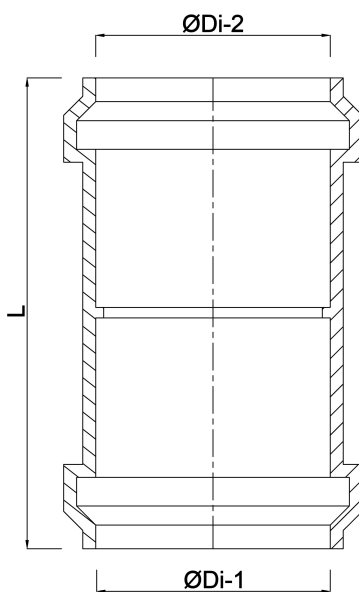

TECHNICAL SPECIFICATIONS

Colour grey

Material PP

Connection ring seal

Application sewage

Size 40 mm

DIMENSIONS

L 108 mm

ØDi-1 40 mm

ØDi-2 40 mm

Last modified date: 02/10/2025

Bosta UK Ltd.
Reflection House
Olding Road
Bury St. Edmunds
Suffolk
IP33 3TA
T +44 (0) 1284 716580
E enquiries@bosta.co.uk
<http://www.bosta.com>