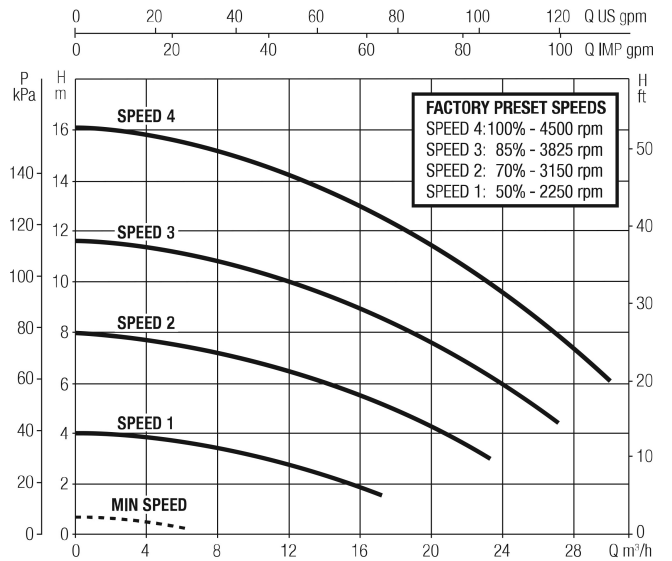

DAB Pool pump 2" female thread 5.6A 230VAC black type ESWIM 150 1.5HP (7043227)

TECHNICAL SPECIFICATIONS

Colour	black
Pump body	reinforced technopolymer
Material impeller 1	reinforced technopolymer
Connection	female thread
Voltage	230VAC
Max. temperature	40 °C
Frequency	50 Hz
IP value	IPX5
Type	ESWIM 150
Output Power	1.5 HP
Size	2"
Length	550 mm
Width	300 mm
Weight	19 kg
Power	1.1 kW
Height	316 mm
Ampere	5.6 A

Max flow rate

30 m³/h

Packaging dimensions L/W/H 720 x 350 x 430 mm

Last modified date: 14/03/2026

Bosta UK Ltd.
Reflection House
Olding Road
Bury St. Edmunds
Suffolk
IP33 3TA
T +44 (0) 1284 716580
E enquiries@bosta.co.uk
<http://www.bosta.com>