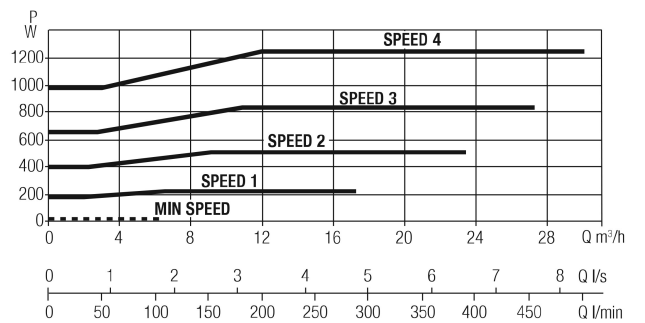

DAB Pool pump 2" female thread 5.6A 230VAC black type ESWIM 150 1.5HP (7043227)

TECHNICAL SPECIFICATIONS

Colour	black
Pump body	reinforced technopolymer
Material impeller 1	reinforced technopolymer
Connection	female thread
Voltage	230VAC
Max. temperature	40 °C
Frequency	50 Hz
IP value	IPX5
Type	ESWIM 150
Output Power	1.5 HP
Size	2"
Length	550 mm
Width	300 mm
Weight	19 kg
Power	1.1 kW
Height	316 mm
Ampere	5.6 A

Max flow rate

30 m³/h

Packaging dimensions L/W/H 720 x 350 x 430 mm

Last modified date: 14/03/2026

Bosta UK Ltd.
Reflection House
Olding Road
Bury St. Edmunds
Suffolk
IP33 3TA
T +44 (0) 1284 716580
E enquiries@bosta.co.uk
<http://www.bosta.com>