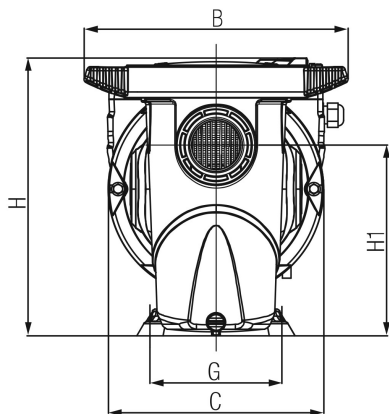

**DAB Pool pump 2" female
thread 5.6A 230VAC black type
ESWIM 150 1.5HP (7043227)**

TECHNICAL SPECIFICATIONS

Colour	black
Pump body	reinforced technopolymer
Material impeller 1	reinforced technopolymer
Connection	female thread
Voltage	230VAC
Max. temperature	40 °C
Frequency	50 Hz
IP value	IPX5
Type	ESWIM 150
Output Power	1.5 HP
Size	2"
Length	550 mm
Width	300 mm
Weight	19 kg
Power	1.1 kW
Height	316 mm
Ampere	5.6 A

Max flow rate

30 m³/h

Packaging dimensions L/W/H 720 x 350 x 430 mm

Last modified date: 27/05/2026

Bosta UK Ltd.
Reflection House

Olding Road
Bury St. Edmunds
Suffolk
IP33 3TA
T +44 (0) 1284 716580
E enquiries@bosta.co.uk
<http://www.bosta.com>