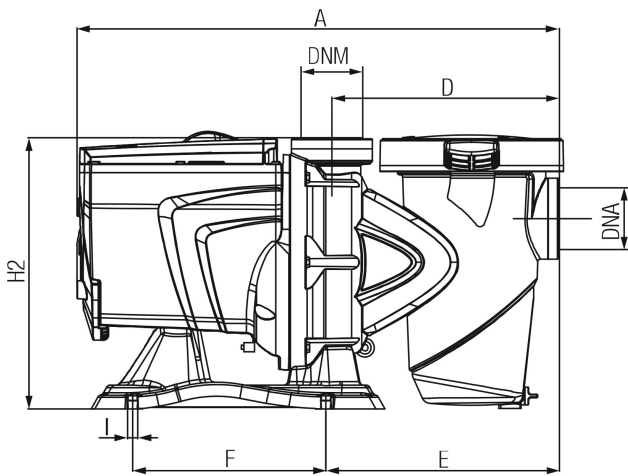

**DAB Pool pump 2" female
thread 5.6A 230VAC black type
ESWIM 150 1.5HP (7043227)**

TECHNICAL SPECIFICATIONS

Colour	black
Pump body	reinforced technopolymer
Material impeller 1	reinforced technopolymer
Connection	female thread
Voltage	230VAC
Max. temperature	40 °C
Frequency	50 Hz
IP value	IPX5
Type	ESWIM 150
Output Power	1.5 HP
Size	2"
Length	550 mm
Width	300 mm
Weight	19 kg
Power	1.1 kW
Height	316 mm
Ampere	5.6 A

Max flow rate

30 m³/h

Packaging dimensions L/W/H 720 x 350 x 430 mm

Last modified date: 27/05/2026

Bosta UK Ltd.
Reflection House

Olding Road
Bury St. Edmunds
Suffolk
IP33 3TA
T +44 (0) 1284 716580
E enquiries@bosta.co.uk
<http://www.bosta.com>