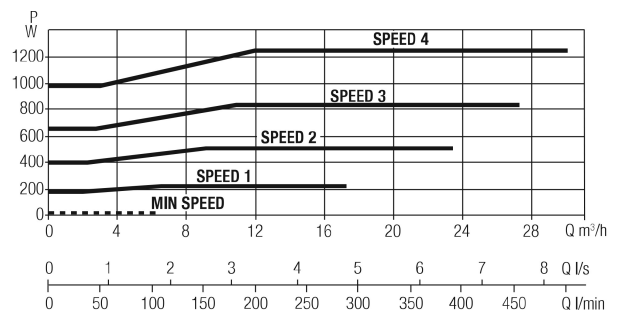

**DAB Pool pump 2" female
thread 5.6A 230VAC black type
ESWIM 150 1.5HP (7043227)**

TECHNICAL SPECIFICATIONS

Colour	black
Pump body	reinforced technopolymer
Material impeller 1	reinforced technopolymer
Connection	female thread
Voltage	230VAC
Max. temperature	40 °C
Frequency	50 Hz
IP value	IPX5
Type	ESWIM 150
Output Power	1.5 HP
Size	2"
Length	550 mm
Width	300 mm
Weight	19 kg
Power	1.1 kW
Height	316 mm
Ampere	5.6 A

Max flow rate

30 m³/h

Packaging dimensions L/W/H 720 x 350 x 430 mm

Last modified date: 27/05/2026

Bosta UK Ltd.
Reflection House

Olding Road
Bury St. Edmunds
Suffolk
IP33 3TA
T +44 (0) 1284 716580
E enquiries@bosta.co.uk
<http://www.bosta.com>