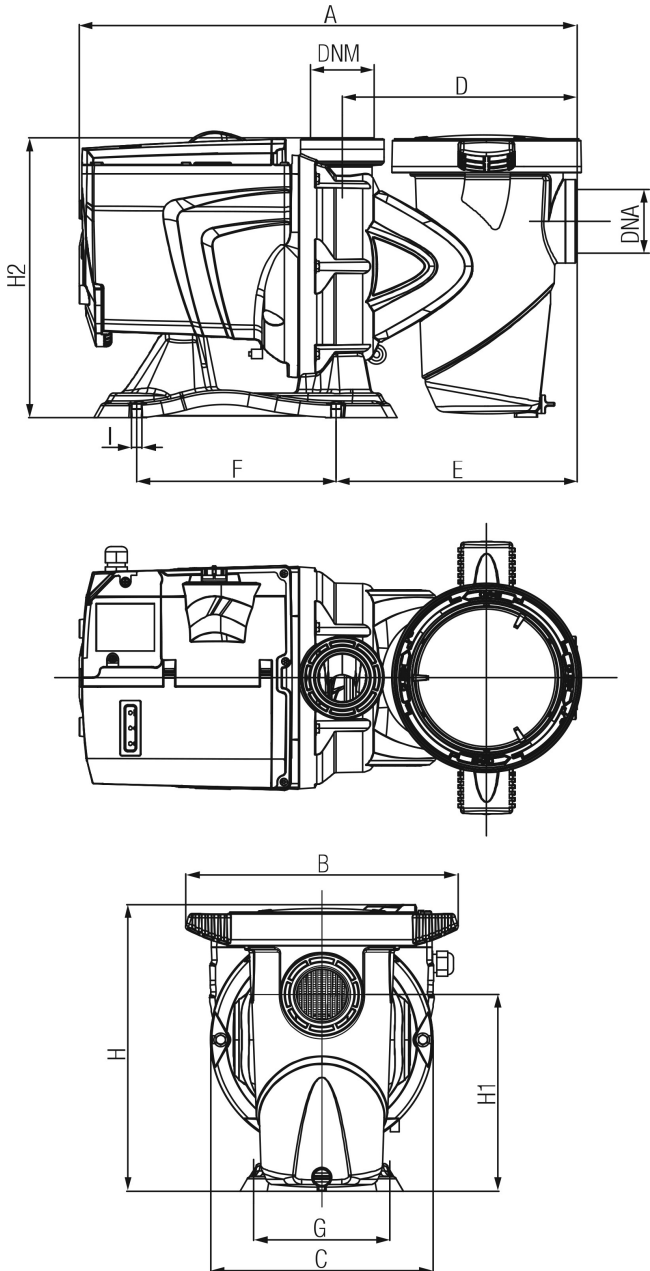

DAB Pool pump 2" female thread 5.6A 230VAC black type ESWIM 150 1.5HP (7043227)

TECHNICAL SPECIFICATIONS

Colour	black
Pump body	reinforced technopolymer
Material impeller 1	reinforced technopolymer
Connection	female thread
Voltage	230VAC
Max. temperature	40 °C
Frequency	50 Hz
IP value	IPX5
Type	ESWIM 150
Output Power	1.5 HP
Size	2"
Length	550 mm
Width	300 mm
Weight	19 kg
Power	1.1 kW
Height	316 mm
Ampere	5.6 A

Max flow rate

30 m³/h

Packaging dimensions L/W/H 720 x 350 x 430 mm

Last modified date: 14/03/2026

Bosta UK Ltd.
Reflection House
Olding Road
Bury St. Edmunds
Suffolk
IP33 3TA
T +44 (0) 1284 716580
E enquiries@bosta.co.uk
<http://www.bosta.com>