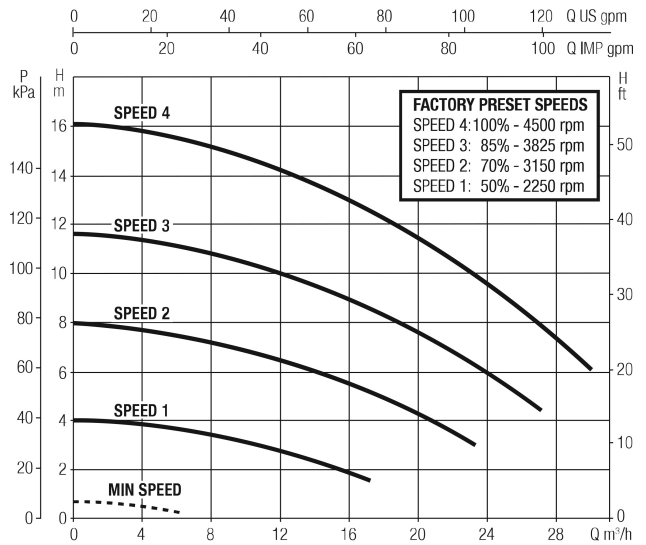

**DAB Pool pump 2" female
thread 5.6A 230VAC black type
ESWIM 150 1.5HP (7043227)**

TECHNICAL SPECIFICATIONS

Colour	black
Pump body	reinforced technopolymer
Material impeller 1	reinforced technopolymer
Connection	female thread
Voltage	230VAC
Max. temperature	40 °C
Frequency	50 Hz
IP value	IPX5
Type	ESWIM 150
Output Power	1.5 HP
Size	2"
Length	550 mm
Width	300 mm
Weight	19 kg
Power	1.1 kW
Height	316 mm
Ampere	5.6 A

Max flow rate

30 m³/h

Packaging dimensions L/W/H 720 x 350 x 430 mm

Last modified date: 27/05/2026

Bosta UK Ltd.
Reflection House

Olding Road
Bury St. Edmunds
Suffolk
IP33 3TA
T +44 (0) 1284 716580
E enquiries@bosta.co.uk
<http://www.bosta.com>