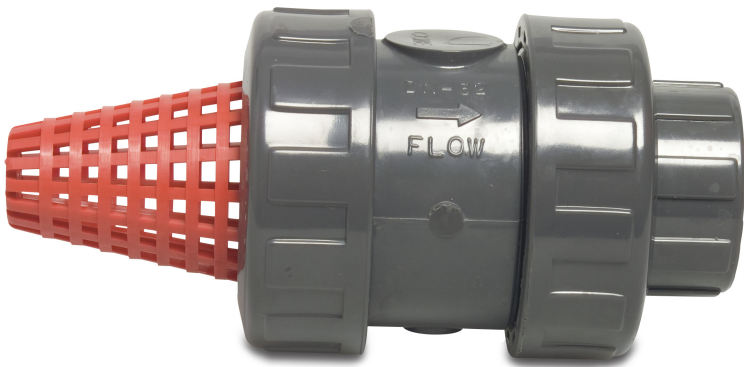

**Profec Foot valve spring
loaded PVC-U 63 mm glue
socket 16bar DN50 grey
(0111535)**

TECHNICAL SPECIFICATIONS

Colour	grey
Material	PVC-U
Material (spring)	stainless steel 302
Material housing	PVC-U
Material seal	EPDM
Connection	glue socket
Temperature range	0°C - 60°C
Opening pressure	0,1 bar
Size	63 mm
Length	239 mm
DN	50
Outer ø	117 mm
Pressure	16 bar

DIMENSIONS

L	239 mm
L1	38 mm

Last modified date: 23/05/2026

Bosta UK Ltd.
Reflection House
Olding Road
Bury St. Edmunds
Suffolk
IP33 3TA
T +44 (0) 1284 716580
E enquiries@bosta.co.uk
<http://www.bosta.com>