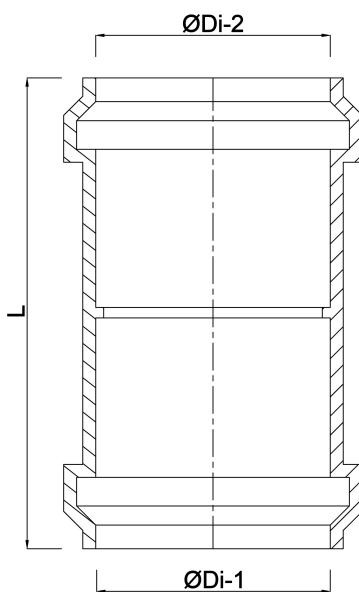

Reducer socket PP 100 mm x 80 mm click socket grey (0380146)

TECHNICAL SPECIFICATIONS

Colour	grey
Material	PP
Connection	click socket
Application	land drainage
Size	100 mm x 80 mm

DIMENSIONS

L	145 mm
ØDi-1	100 mm
ØDi-2	80 mm