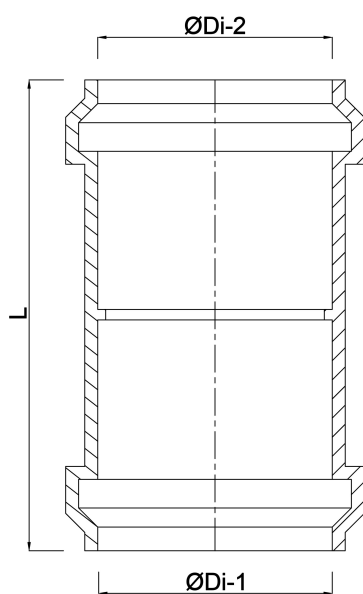

Reducer socket PP 100 mm x 80 mm click socket grey (0380146)

TECHNICAL SPECIFICATIONS

Colour	grey
Material	PP
Connection	click socket
Application	land drainage
Size	100 mm x 80 mm

DIMENSIONS

L	145 mm
ØDi-1	100 mm
ØDi-2	80 mm