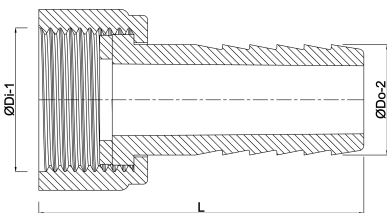

Profec Hose tail brass 1/2" x 12 mm female thread x hose tail (0710514)

TECHNICAL SPECIFICATIONS

Material	brass
Connection	female thread x hose tail
Max. temp.	120 °C
Size	1/2" x 12 mm
Max. temperature	120 °C
Spanner	24

DIMENSIONS

F-1	13 mm
L	44 mm
Lb	44 mm
P-1	20 mm
ØDi-1	1/2 "
ØDo-2	12 mm

Last modified date: 13/03/2026

Bosta UK Ltd.
Reflection House
Olding Road
Bury St. Edmunds
Suffolk
IP33 3TA
T +44 (0) 1284 716580
E enquiries@bosta.co.uk
<http://www.bosta.com>