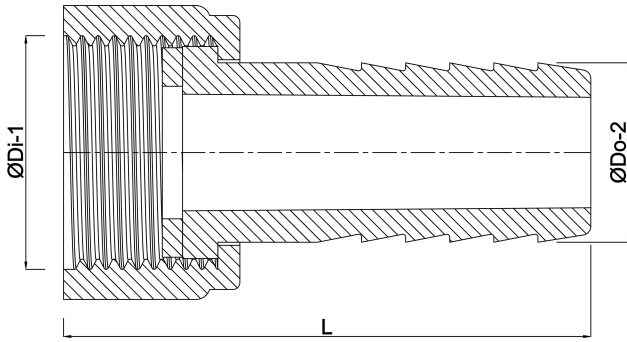

Profec Hose tail brass 1/2" x 12 mm female thread x hose tail (0710514)

TECHNICAL SPECIFICATIONS

Material	brass
Connection	female thread x hose tail
Max. temp.	120 °C
Size	1/2" x 12 mm
Max. temperature	120 °C
Spanner	24

DIMENSIONS

F-1	13 mm
L	44 mm
Lb	44 mm
P-1	20 mm
ØDi-1	1/2 "
ØDo-2	12 mm

Last modified date: 24/05/2026

Bosta UK Ltd.
Reflection House
Olding Road
Bury St. Edmunds
Suffolk
IP33 3TA
T +44 (0) 1284 716580
E enquiries@bosta.co.uk
<http://www.bosta.com>