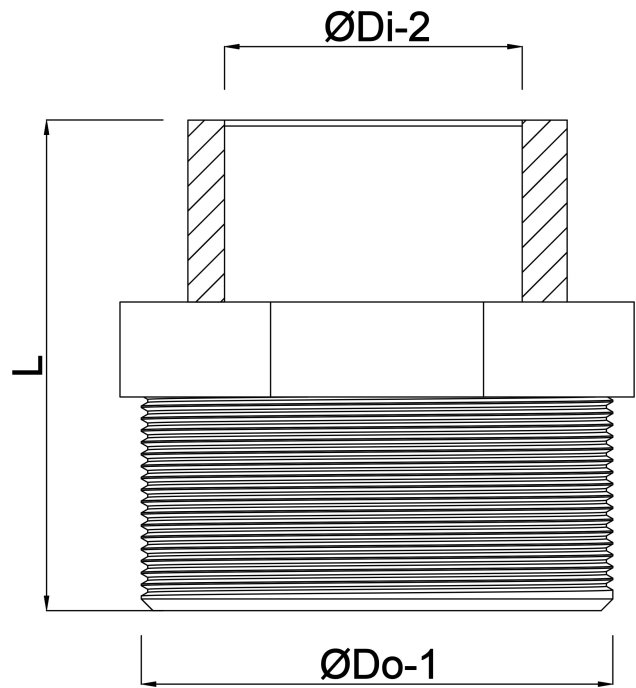

**Profec Reducer nipple PVC-U 1
1/4" x 1 1/2" male thread x
female thread 10bar grey
(0100202)**

TECHNICAL SPECIFICATIONS

Colour	grey
Material	PVC-U
Connection	male thread x female thread
Pressure	10 bar
Size	1 1/4" x 1 1/2"

DIMENSIONS

L	54 mm
ØDi-2	1 1/2 "
ØDo-1	1 1/2 "

Last modified date: 22/05/2026

Bosta UK Ltd.
Reflection House
Olding Road
Bury St. Edmunds
Suffolk
IP33 3TA
T +44 (0) 1284 716580
E enquiries@bosta.co.uk
<http://www.bosta.com>