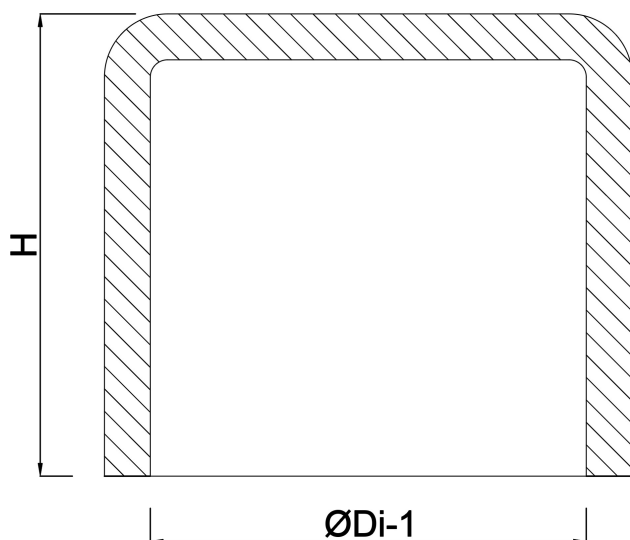

Cap PVC-U 25 mm glue socket 16bar grey (0160587)

TECHNICAL SPECIFICATIONS

Colour grey

Material PVC-U

Connection glue socket

Size 25 mm

Pressure 16 bar

DIMENSIONS

H 25.5 mm

ØDi-1 25 mm

Last modified date: 23/05/2026

Bosta UK Ltd.
Reflection House
Olding Road
Bury St. Edmunds
Suffolk
IP33 3TA
T +44 (0) 1284 716580
E enquiries@bosta.co.uk
<http://www.bosta.com>