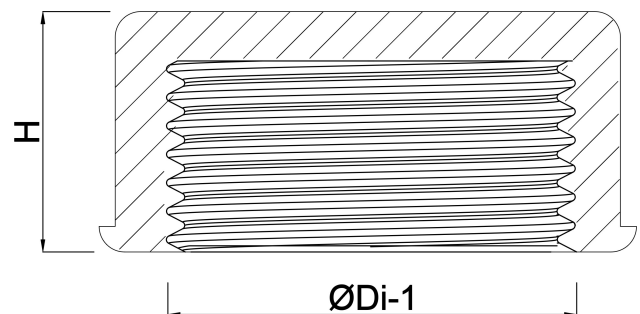

# VDL Cap PVC-U 3" female thread 10bar grey type plain (0110583)

**VL** Van de Lande

# TECHNICAL SPECIFICATIONS

Colour	grey
Type	plain
Material	PVC-U
Material seal	EPDM
Connection	female thread
Size	3"
Pressure	10 bar

## DIMENSIONS

F-1	31 mm
H	31 mm
ØDi-1	3"

**Last modified date: 24/05/2026**

Bosta UK Ltd.  
Reflection House  
Olding Road  
Bury St. Edmunds  
Suffolk  
IP33 3TA  
T +44 (0) 1284 716580  
E [enquiries@bosta.co.uk](mailto:enquiries@bosta.co.uk)  
<http://www.bosta.com>