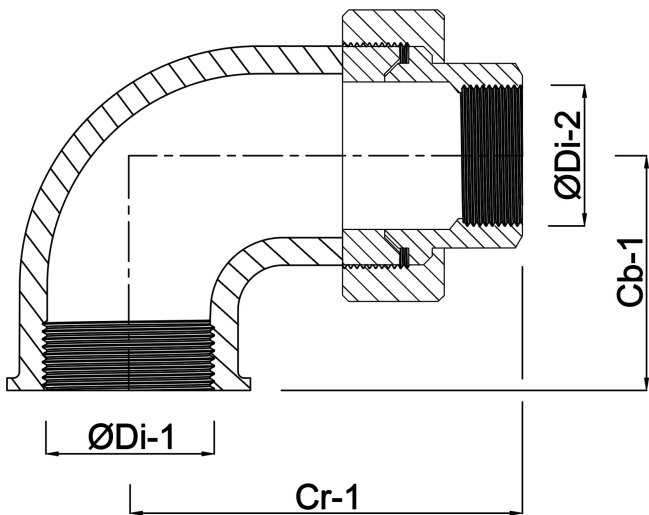

**Profec Nr. 96 Union elbow 90°
cast iron galvanised 2" female
thread 25bar DVGW type
conical (1009608)**

TECHNICAL SPECIFICATIONS

Type	conical
Material	cast iron
Surface treatment	galvanised
Approval	DVGW
Connection	female thread
Fitting nr.	Nr. 96
Temperature range	-20°C - 120°C
Pressure	25 bar
Size	2"

DIMENSIONS

Cb-1	100 mm
Cr-1	58 mm
F-1	22 mm
F-2	24 mm
K-1	65 mm
Kn	88 mm

ØDi-1 2"

ØDi-2 2"

β 90°

Last modified date: 14/03/2026

Bosta UK Ltd.
Reflection House
Olding Road
Bury St. Edmunds
Suffolk
IP33 3TA
T +44 (0) 1284 716580
E enquiries@bosta.co.uk
<http://www.bosta.com>