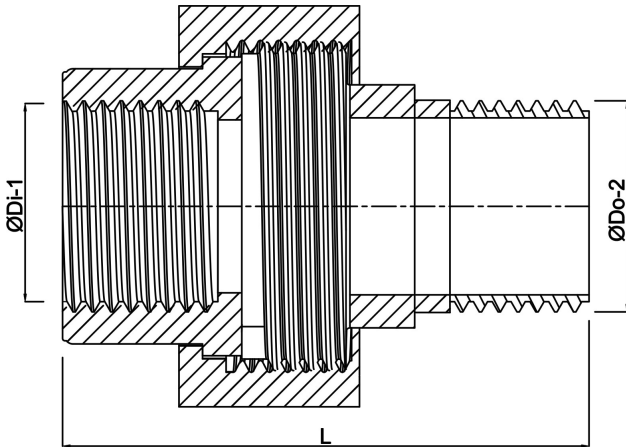

**Profec Nr. 341 Union coupler
stainless steel 316 1/2" female
thread x male thread 16bar
type conical (0080203)**

TECHNICAL SPECIFICATIONS

Type	conical
Material	stainless steel 316
Connection	female thread x male thread
Fitting nr.	Nr. 341
Pressure	16 bar
Max. temp.	100 °C
DN	1/2 "
Size	1/2"
Length	55 mm
Outer ø	21,3 mm

DIMENSIONS

K-1	37 mm
K-2	24.5 mm
L	55 mm
ØDi-1	1/2 "
ØDo-2	1/2 "

Last modified date: 22/05/2026

Bosta UK Ltd.
Reflection House
Olding Road
Bury St. Edmunds
Suffolk
IP33 3TA
T +44 (0) 1284 716580
E enquiries@bosta.co.uk
<http://www.bosta.com>