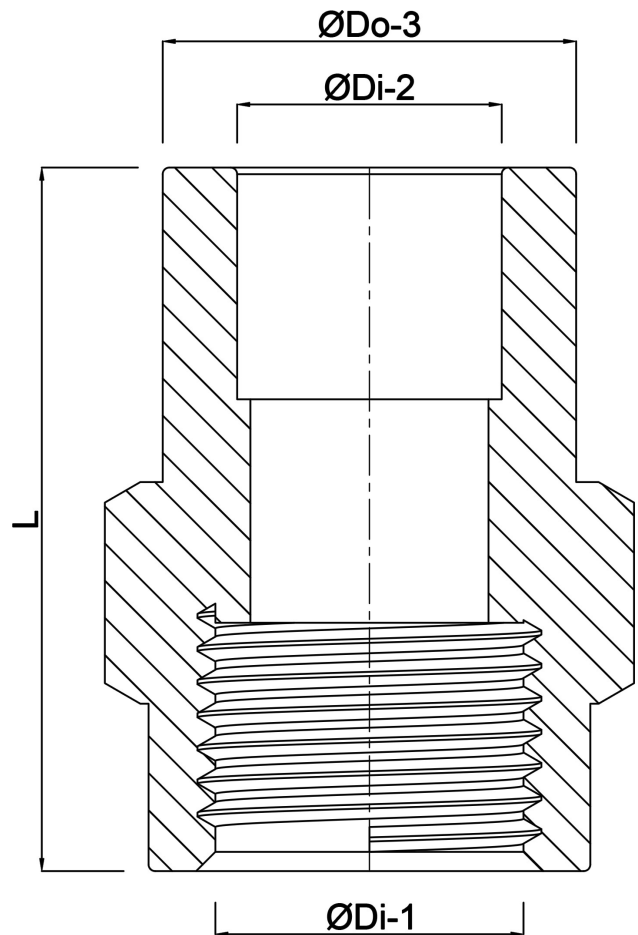

**Profec Adaptor socket PVC-U
63/75 mm x 2 1/2" glue
socket/glue spigot x female
thread 10bar grey (0100269)**

TECHNICAL SPECIFICATIONS

Colour	grey
Material	PVC-U
Connection	glue socket/glue spigot x female thread
Pressure	10 bar
Size	63/75 mm x 2 1/2"

DIMENSIONS

F-2	34 mm
L	87 mm
P-1	38 mm
ØDi-1	2 1/2 "
ØDi-2	63 mm
ØDo-3	75 mm

Last modified date: 22/05/2026

Bosta UK Ltd.
Reflection House
Olding Road
Bury St. Edmunds
Suffolk
IP33 3TA
T +44 (0) 1284 716580
E enquiries@bosta.co.uk
<http://www.bosta.com>