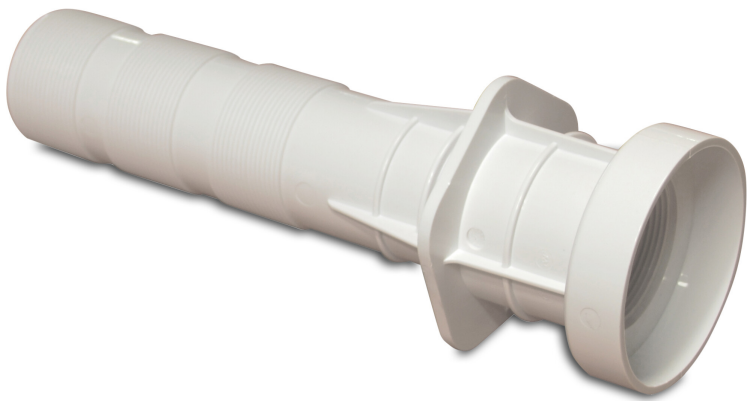

Weltico Wall conduit ABS 2" female thread x male thread white type Design (7039346)

weltico

TECHNICAL SPECIFICATIONS

Colour	white
Type	Design
Material	ABS/stainless steel
Suitable for	liner and concrete pools
Size	2"
Connection	female thread x male thread
Length	300 mm