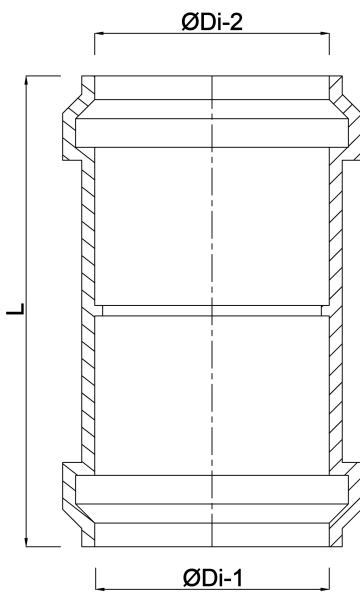

Reducer socket PP 60 mm x 50 mm click socket grey (0380140)

TECHNICAL SPECIFICATIONS

Colour	grey
Material	PP
Connection	click socket
Application	land drainage
Size	60 mm x 50 mm

DIMENSIONS

L	115 mm
ØDi-1	60 mm
ØDi-2	50 mm