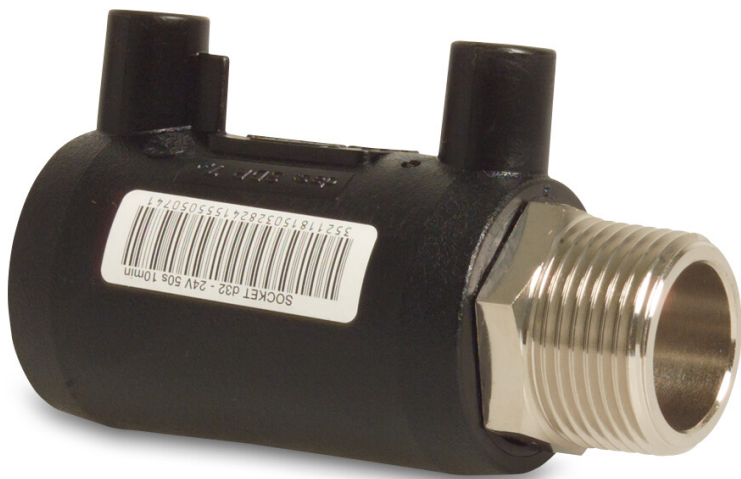

**Profec Adaptor bush
PE100/brass nickel plated 20
mm x 1/2" electrofusion socket
x male thread SDR7,4 24VAC
16bar 16bar black DVGW
(0302279)**

TECHNICAL SPECIFICATIONS

Colour	black
Material	PE100/brass
Approval	DVGW
Connection	electrofusion socket x male thread
Voltage	24VAC
Class	SDR7,4
Pressure, gas	16 bar
Pressure, water	16 bar
Size	20 mm x 1/2"
Length	96 mm
Outer ø	33 mm
Spanner	22

PRODUCT INFORMATION

Transition fitting suitable for the connection of PE pipes and fittings with threaded fittings or valves. Complete with 4 mm electrical connector, welding indicator and barcode reader.