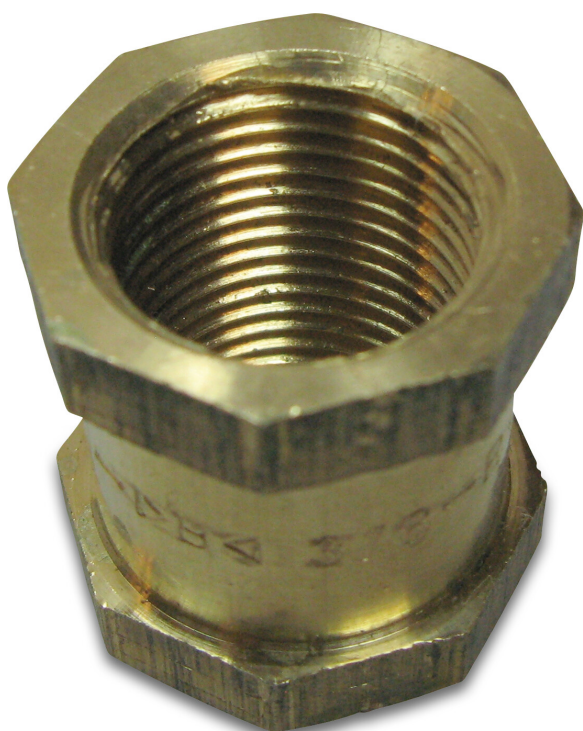

Nr. 270 Socket bronze 1/2"
female thread 25bar (0720282)

TECHNICAL SPECIFICATIONS

Material	bronze
Connection	female thread
Fitting nr.	Nr. 270
Size	1/2"
Pressure	25 bar

Last modified date: 24/05/2026

Bosta UK Ltd.
Reflection House
Olding Road
Bury St. Edmunds
Suffolk
IP33 3TA
T +44 (0) 1284 716580
E enquiries@bosta.co.uk
<http://www.bosta.com>