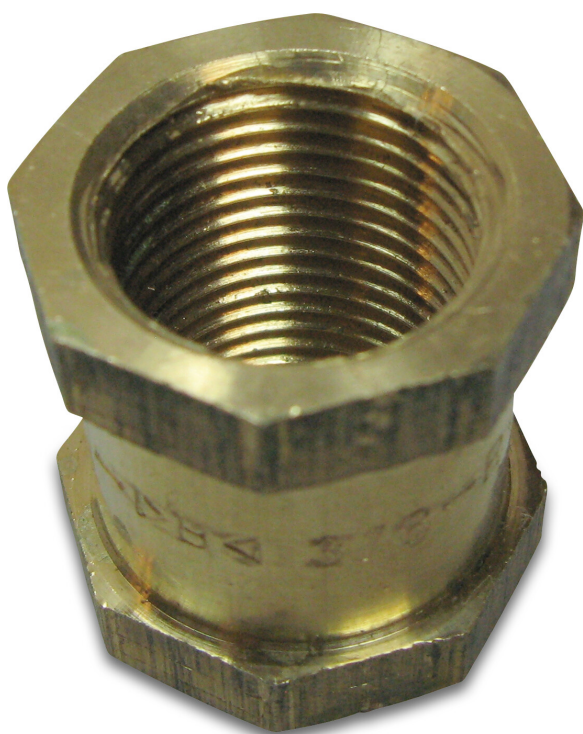

**Nr. 270 Socket bronze 1/2"**  
**female thread 25bar (0720282)**

# TECHNICAL SPECIFICATIONS

Material	bronze
Connection	female thread
Fitting nr.	Nr. 270
Size	1/2"
Pressure	25 bar

**Last modified date: 08/03/2026**

Bosta UK Ltd.  
Reflection House  
Olding Road  
Bury St. Edmunds  
Suffolk  
IP33 3TA  
T +44 (0) 1284 716580  
E [enquiries@bosta.co.uk](mailto:enquiries@bosta.co.uk)  
<http://www.bosta.com>