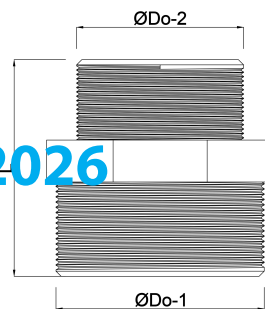

**Profec Reducing nipple
hexagonal PVC-U 3" x 2 1/2"
male thread 10bar grey
(0100189)**

TECHNICAL SPECIFICATIONS

Colour	grey
Material	PVC-U
Connection	male thread
Pressure	10 bar
Size	3" x 2 1/2"

DIMENSIONS

F-1	33 mm
F-2	30 mm
K-1	92 mm
L	80 mm
ØDo-1	3 "
ØDo-2	2 1/2 "

Last modified date: 14/03/2026

Bosta UK Ltd.
Reflection House
Olding Road
Bury St. Edmunds
Suffolk
IP33 3TA
T +44 (0) 1284 716580
E enquiries@bosta.co.uk
<http://www.bosta.com>