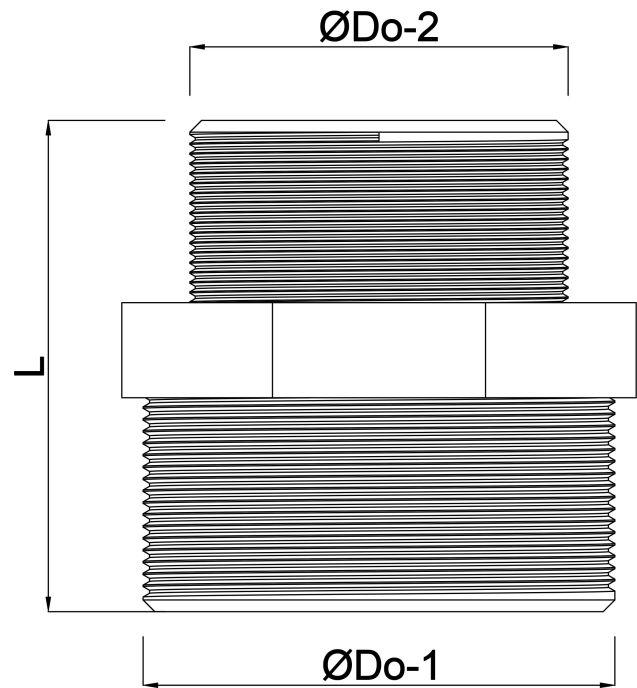

**Profec Reducing nipple
hexagonal PVC-U 3" x 2 1/2"
male thread 10bar grey
(0100189)**

TECHNICAL SPECIFICATIONS

Colour grey

Material PVC-U

Connection male thread

Pressure 10 bar

Size 3" x 2 1/2"

DIMENSIONS

F-1 33 mm

F-2 30 mm

K-1 92 mm

L 80 mm

ØDo-1 3 "

ØDo-2 2 1/2 "

Last modified date: 26/05/2026

Bosta UK Ltd.
Reflection House
Olding Road
Bury St. Edmunds
Suffolk
IP33 3TA
T +44 (0) 1284 716580
E enquiries@bosta.co.uk
<http://www.bosta.com>