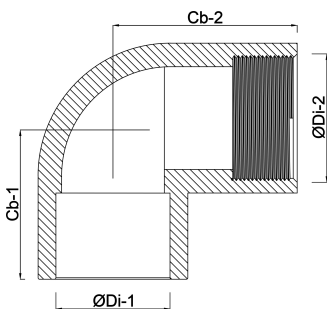

**VDL Adaptor elbow 90° PVC-U  
16 mm x 3/8" glue socket x  
female thread 16bar grey with  
stainless steel ring type  
reinforced (7002631)**

**V-L Van de Lande**

# TECHNICAL SPECIFICATIONS

Colour	grey
Type	reinforced
Material	PVC-U
Feature	with stainless steel ring
Connection	glue socket x female thread
Size	16 mm x 3/8"
Pressure	16 bar

## DIMENSIONS

ØDi-1	16 mm
ØDi-2	3/8 "
Cb-1	25 mm
Cb-2	23 mm

**Last modified date: 05/10/2025**

Bosta UK Ltd.  
Reflection House  
Olding Road  
Bury St. Edmunds  
Suffolk  
IP33 3TA  
T +44 (0) 1284 716580  
E [enquiries@bosta.co.uk](mailto:enquiries@bosta.co.uk)  
<http://www.bosta.com>